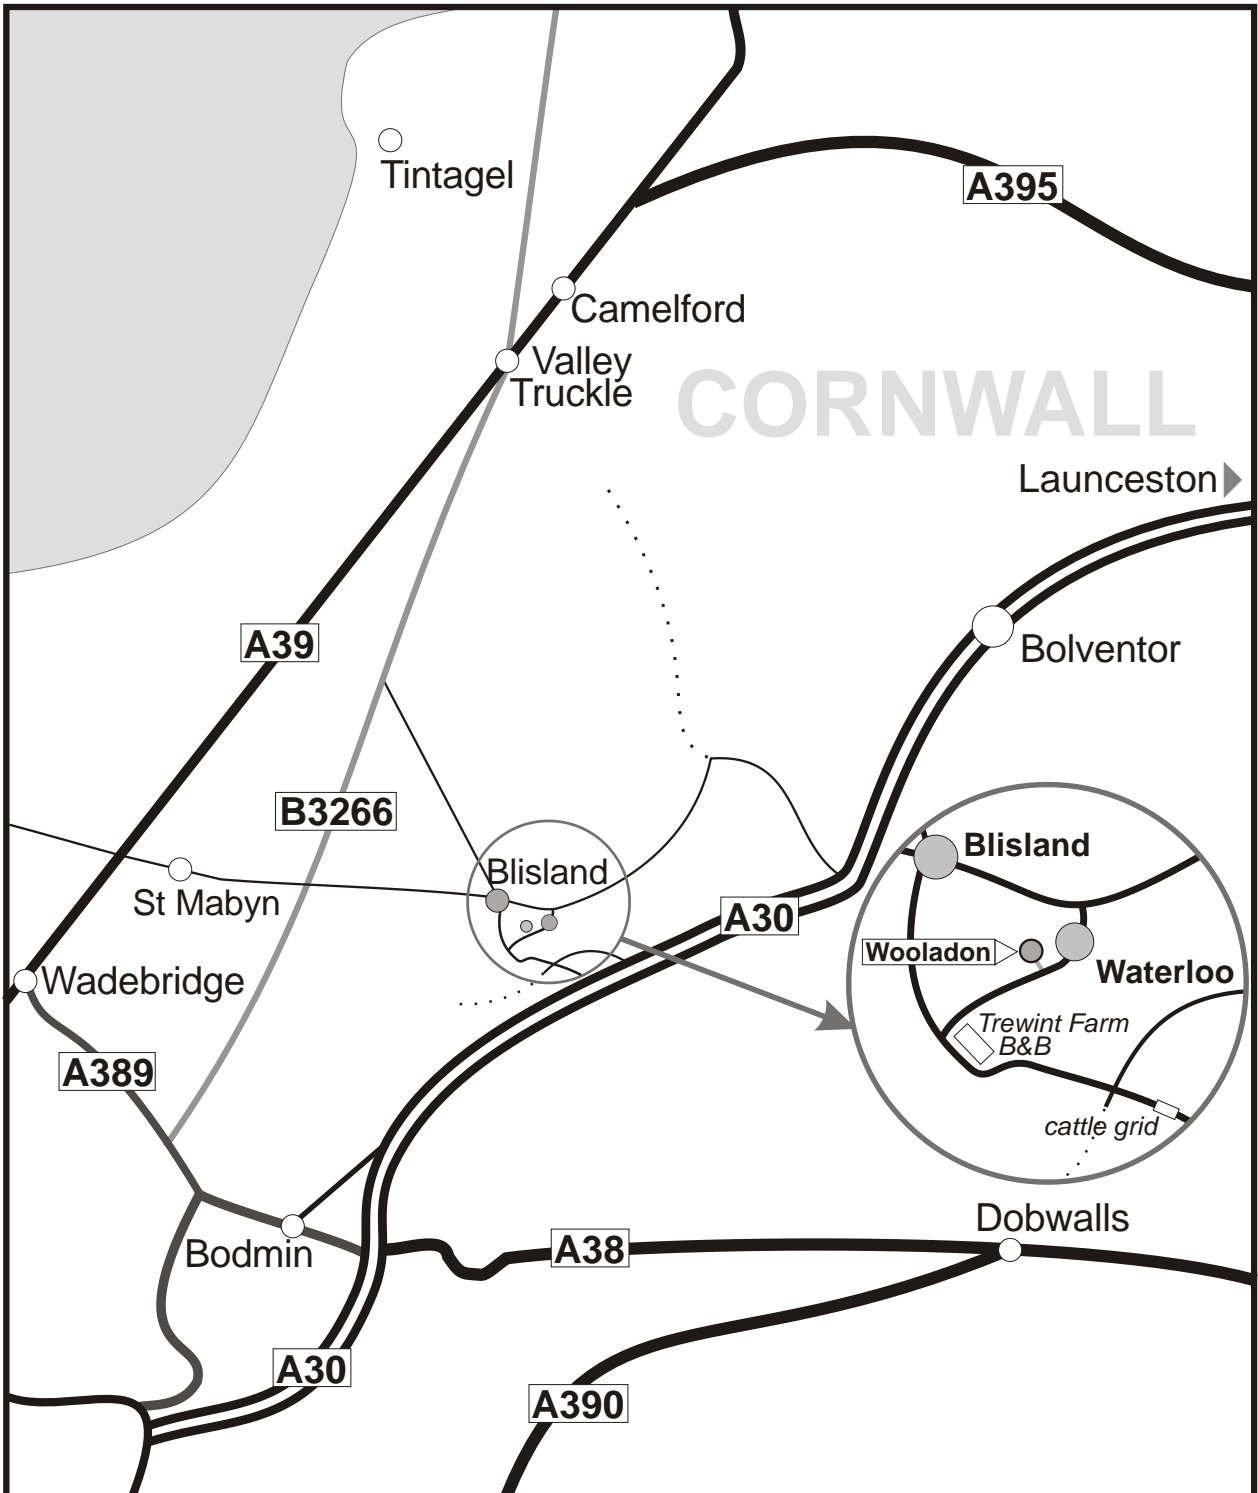

WOOLADON CATTERY

Telephone: 01208 850110

Waterloo
near Blisland
BODMIN
Cornwall
PL30 4JX

Directions:

Leave the A30 and follow the signs for BLISLAND. You'll pass TREWINT FARMHOUSE (B&B) on your right, and the turning to WATERLOO is on your right, immediately after this.

Go down the steep hill, and WOOLADON is the first entrance on the left, after the village name board and 30mph signs.